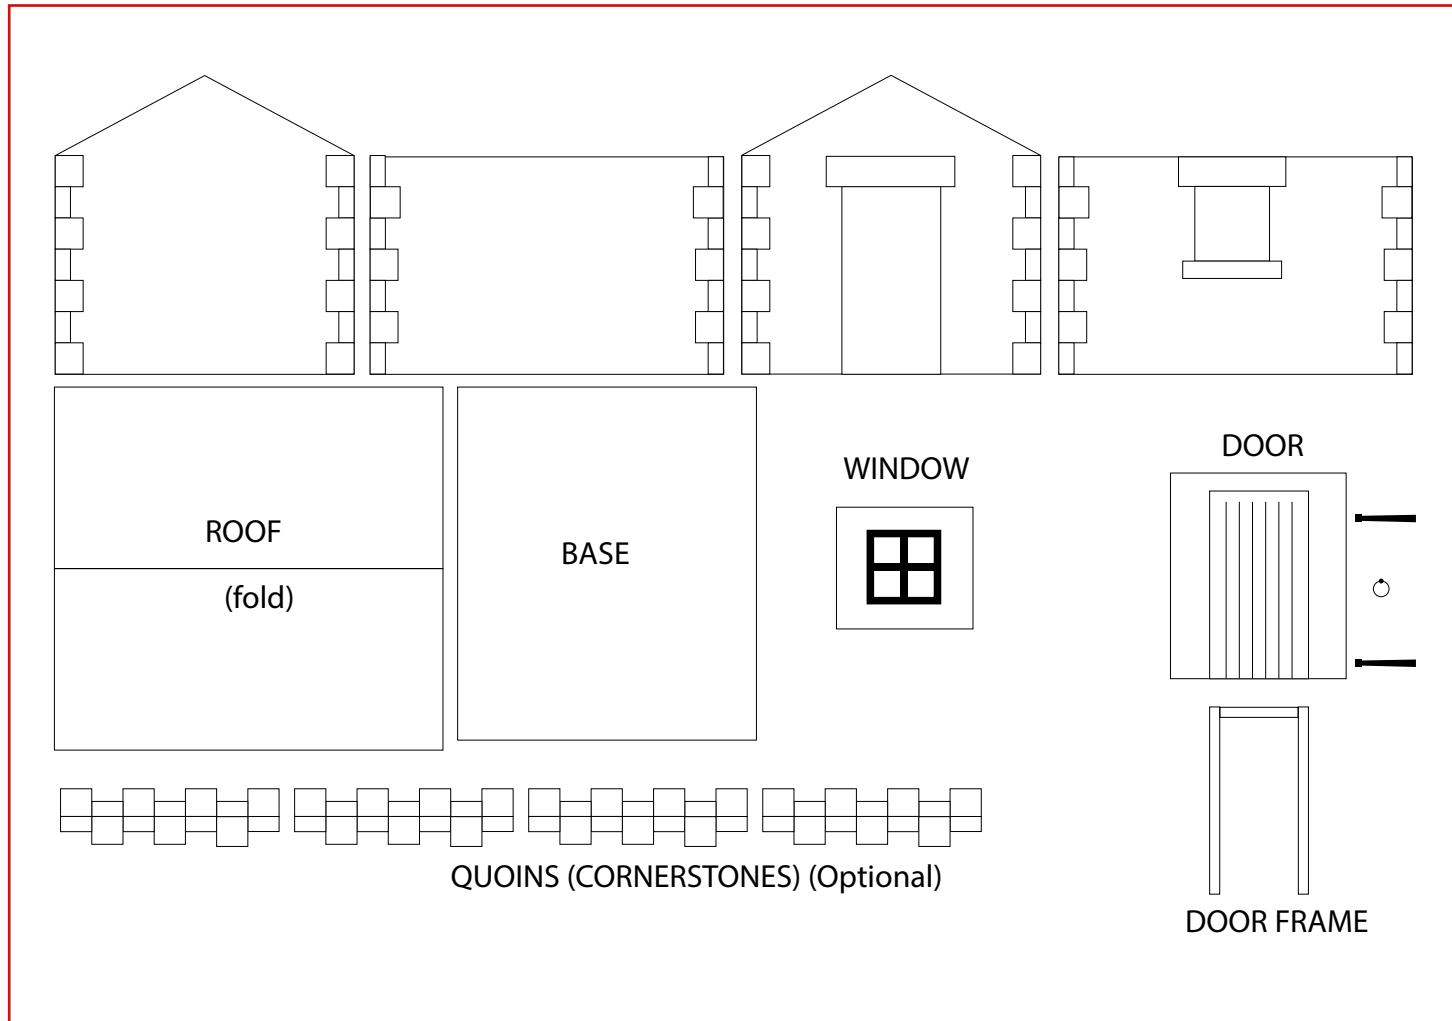

BUILD ALONG STONE HUT TEMPLATE 1:76 SCALE

ITEMS YOU WILL NEED:

- 1 SHEET 2MM FOAMEX (PALIGHT) OR KRAFT CARD
- GLUESTICK
- METAL RULER
- CRAFT KNIFE
- ENGINEER'S SCRIBE
- THIN CARD
- SUPERGLUE
- CORRUGATED CARD/ PLASTIC
- OR FINE GRADE SANDPAPER
- STONE COLOURED ACRYLIC PAINTS (SAND, GREY, MID BROWN)
- RANGE OF CRAFTING PAINT BRUSHES
- KITCHEN ROLL
- READY MIXED GROUT OR INTERIOR FILLER
- HAIRDRYER (TO SPEED PAINT DRYING)